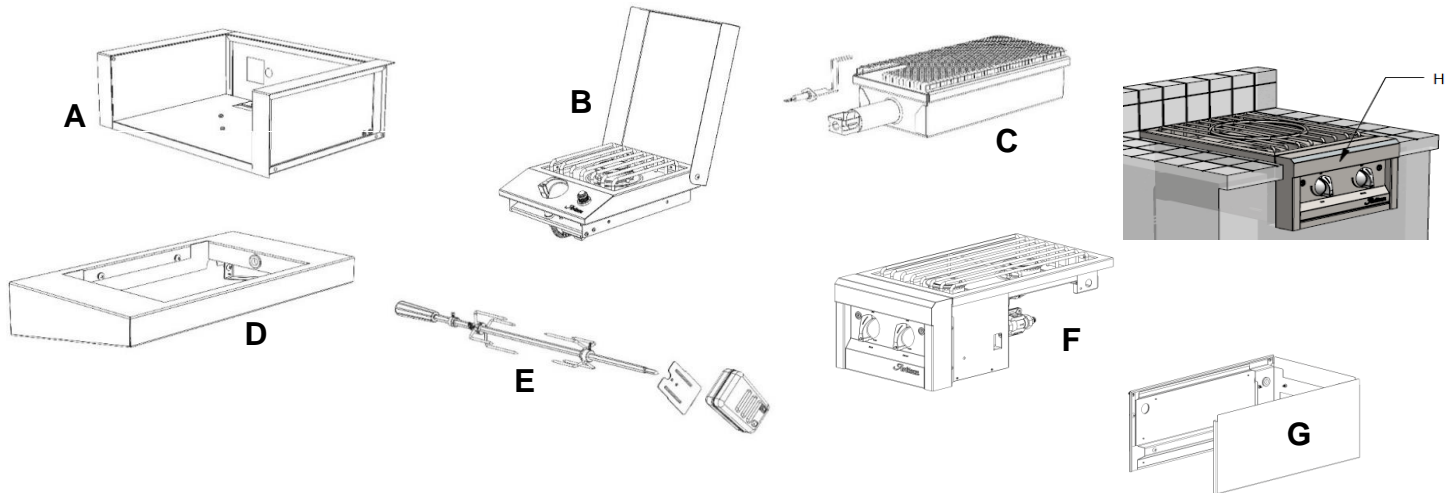

GRILL ACCESSORIES

ARTISAN ► GRILL ACCESSORIES				
MODEL	ITEM	DESCRIPTION		MSRP
ARTIJ-26	A	Insulating Jacket for AAEP-26 Grill		$ 839
ARTIJ-32	A	Insulating Jacket for ALL 32" Grills		$ 879
ARTIJ-36	A	Insulating Jacket for ARTP-36 Grill		$ 899
ARTIJ-42	A	Insulating Jacket for ARTP-42 Grill		$ 939
ART-SB1	B	Single Side Burner for countertops or shelf mount for cart use with ARTC-SBM, NG		$ 779
ART-SB1-LP	B	Single Side Burner for countertops or shelf mount for cart use with ARTC-SBM, LP		$ 779
ART-ISB	C	Infrared Sear Burner for all Artisan Grills		$ 589
ASZG	C	Grate for Infrared Sear Burner for all Artisan Grills		$ 589
ARTP-SB2	F	Built-in Double Side Burner, (2) 15,000 BTU Burners, 110 AC ignition, Blue LED front panel accent light, Removable Stainless steel cove, NG		$ 1,479
ARTP-SB2-LP	F	Built-in Double Side Burner, (2) 15,000 BTU Burners, 110 AC ignition, Blue LED front panel accent light, Removable Stainless steel cove, LP		$ 1,479
ARTPC-SB2M	G	ARTP-SB2 shelf mount for Cart use		$ 319
ARTC-SBM	D	ART-SB1 shelf mount for Cart use		$ 239
ART-ROT26	E	Artisan Rotisserie Kit for AAEP-26 Grill		$ 349
ART-ROT32	E	Artisan Rotisserie Kit for AAEP-32 Grill		$ 389
ART-ROT36	E	Artisan Rotisserie Kit for AAEP-36 Grill		$ 419
ART-ROT42	E	Artisan Rotisserie Kit for AAEP-42 Grill		$ 459
ARTP-18PB (*-LP)	H	Artisan 18" Wide, 60,000 BTU Power Burner		$ 2,899

ARTISAN ► GRILL COVERS			
MODEL		DESCRIPTION	MSRP
ART-26CV		26" Cover for Built-In Grills	$ 140
ART-32CV		32" Cover for Built-In Grills	$ 140
ART-36CV		36" Cover for Built-In Grills	$ 140
ART-42CV		42" Cover for Built-In Grills	$ 140
ART-26CVC		26" Cover for Cart Models	$ 140
ART-32CVC		32" Cover for Cart Models	$ 140
ART-36CVC		36" Cover for Cart Models	$ 140
ART-42CVC		42" Cover for Cart Models	$ 140