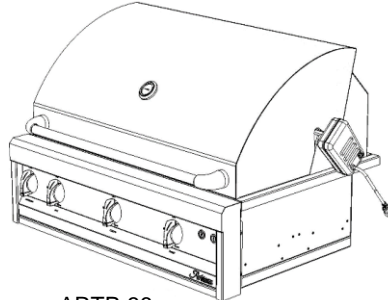

<https://alfrescogrills.com/artisan/>

BARBEQUE GRILLS

AAEP-26

ARTP-36

ARTP-36C

ARTISAN ► BUILT-IN GRILLS			
MODEL	DESCRIPTION		MSRP
AAEP-26	26" 2 Burner - No Rotisserie / No Light, NG		\$ 2,899
AAEP-26-LP	26" 2 Burner - No Rotisserie / No Light, LP		\$ 2,899
AAEP-32	32" 3 Burner - No Rotisserie / No Light, NG		\$ 3,499
AAEP-32-LP	32" 3 Burner - No Rotisserie / No Light, LP		\$ 3,499
AAEP-36	36" 3 Burner - No Rotisserie / No Light, NG		\$ 3,999
AAEP-36-LP	36" 3 Burner - No Rotisserie / No Light, LP		\$ 3,999
ARTP-32	32" 3 Burner with Rotisserie & Light, NG		\$ 4,299
ARTP-32-LP	32" 3 Burner with Rotisserie & Light, LP		\$ 4,299
ARTP-36	36" 3 Burner with Rotisserie & Light, NG		\$ 5,199
ARTP-36-LP	36" 3 Burner with Rotisserie & Light, LP		\$ 5,199
ARTP-42	42" 3 Burner with Rotisserie & Light, NG		\$ 5,799
ARTP-42-LP	42" 3 Burner with Rotisserie & Light, LP		\$ 5,799