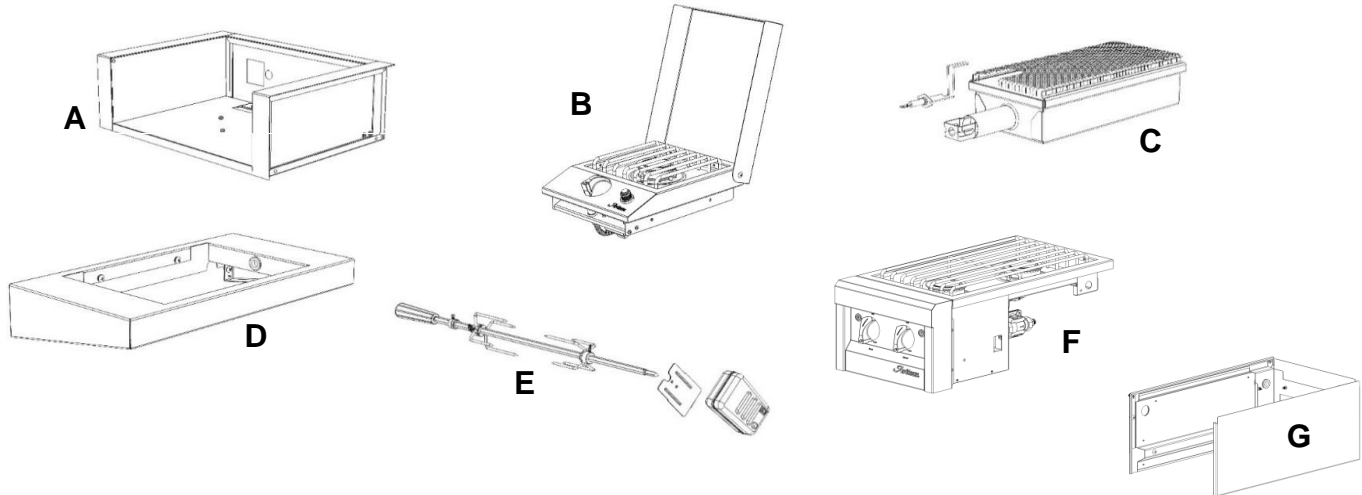

GRILL ACCESSORIES

ARTISAN ► GRILL ACCESSORIES				
MODEL	ITEM	DESCRIPTION		MSRP
ARTIJ-26	A	Insulating Jacket for AAEP-26 Grill		$ 839
ARTIJ-32	A	Insulating Jacket for ALL 32" Grills		$ 879
ARTIJ-36	A	Insulating Jacket for ARTP-36 Grill		$ 899
ARTIJ-42	A	Insulating Jacket for ARTP-42 Grill		$ 939
ART-SB1	B	Single Side Burner for countertops or shelf mount for cart use with ARTC-SBM, NG		$ 779
ART-SB1-LP	B	Single Side Burner for countertops or shelf mount for cart use with ARTC-SBM, LP		$ 779
ART-ISB	C	Infrared Sear Burner for all Artisan Grills		$ 589
ASZG	C	Grate for Infrared Sear Burner for all Artisan Grills		$ 589
ARTP-SB2	F	Built-in Double Side Burner, (2) 15,000 BTU Burners, 110 AC ignition, Blue LED front panel accent light, Removable Stainless steel cove, NG		$ 1,479
ARTP-SB2-LP	F	Built-in Double Side Burner, (2) 15,000 BTU Burners, 110 AC ignition, Blue LED front panel accent light, Removable Stainless steel cove, LP		$ 1,479
ARTPC-SB2M	G	ARTP-SB2 shelf mount for Cart use		$ 319
ARTC-SBM	D	ART-SB1 shelf mount for Cart use		$ 239
ART-ROT26	E	Artisan Rotisserie Kit for AAEP-26 Grill		$ 349
ART-ROT32	E	Artisan Rotisserie Kit for AAEP-32 Grill		$ 389
ART-ROT36	E	Artisan Rotisserie Kit for AAEP-36 Grill		$ 419
ART-ROT42	E	Artisan Rotisserie Kit for AAEP-42 Grill		$ 459

ARTISAN ► GRILL COVERS				
MODEL		DESCRIPTION		MSRP
ART-26CV		26" Cover for Built-In Grills		$ 140
ART-32CV		32" Cover for Built-In Grills		$ 140
ART-36CV		36" Cover for Built-In Grills		$ 140
ART-42CV		42" Cover for Built-In Grills		$ 140
ART-26CVC		26" Cover for Cart Models		$ 140
ART-32CVC		32" Cover for Cart Models		$ 140
ART-36CVC		36" Cover for Cart Models		$ 140
ART-42CVC		42" Cover for Cart Models		$ 140