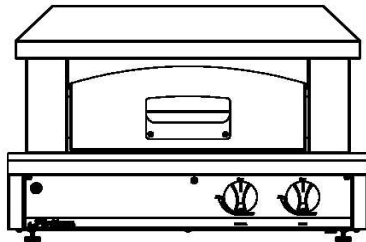

PIZZA OVEN

ARTP-PZA