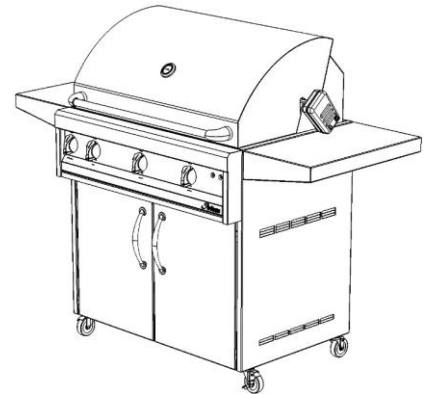

<https://alfrescogrills.com/artisan/>

BARBEQUE GRILLS

AAEP-26

ARTP-36

ARTP-36C

ARTISAN ► BUILT-IN GRILLS			
MODEL	DESCRIPTION		MSRP
AAEP-26	26" 2 Burner - No Rotisserie / No Light, NG		\$ 2,899
AAEP-26-LP	26" 2 Burner - No Rotisserie / No Light, LP		\$ 2,899
AAEP-32	32" 3 Burner - No Rotisserie / No Light, NG		\$ 3,499
AAEP-32-LP	32" 3 Burner - No Rotisserie / No Light, LP		\$ 3,499
AAEP-36	36" 3 Burner - No Rotisserie / No Light, NG		\$ 3,999
AAEP-36-LP	36" 3 Burner - No Rotisserie / No Light, LP		\$ 3,999
ARTP-32	32" 3 Burner with Rotisserie & Light, NG		\$ 4,299
ARTP-32-LP	32" 3 Burner with Rotisserie & Light, LP		\$ 4,299
ARTP-36	36" 3 Burner with Rotisserie & Light, NG		\$ 5,199
ARTP-36-LP	36" 3 Burner with Rotisserie & Light, LP		\$ 5,199
ARTP-42	42" 3 Burner with Rotisserie & Light, NG		\$ 5,799
ARTP-42-LP	42" 3 Burner with Rotisserie & Light, LP		\$ 5,799

ARTISAN ► CART MODEL GRILLS			
MODEL	DESCRIPTION		MSRP
AAEP-26C	26" 2 Burner - No Rotisserie / No Light + Cart, NG		\$ 4,199
AAEP-26C-LP	26" 2 Burner - No Rotisserie / No Light + Cart, LP		\$ 4,199
AAEP-32C	32" 3 Burner - No Rotisserie / No Light + Cart, NG		\$ 4,999
AAEP-32C-LP	32" 3 Burner - No Rotisserie / No Light + Cart, LP		\$ 4,999
AAEP-36C	36" 3 Burner - No Rotisserie / No Light + Cart, NG		\$ 5,599
AAEP-36C-LP	36" 3 Burner - No Rotisserie / No Light + Cart, LP		\$ 5,599
ARTP-32C	32" 3 Burner with Rotisserie & Light + Cart, NG		\$ 5,499
ARTP-32C-LP	32" 3 Burner with Rotisserie & Light + Cart, LP		\$ 5,499
ARTP-36C	36" 3 Burner with Rotisserie & Light + Cart, NG		\$ 6,799
ARTP-36C-LP	36" 3 Burner with Rotisserie & Light + Cart, LP		\$ 6,799
ARTP-42C	42" 3 Burner with Rotisserie & Light + Cart, NG		\$ 7,199
ARTP-42C-LP	42" 3 Burner with Rotisserie & Light + Cart, LP		\$ 7,199