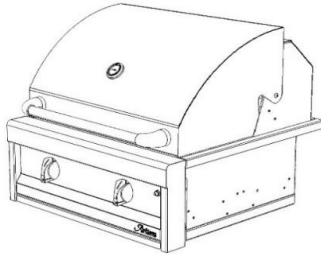

<https://alfrescogrills.com/artisan/>

BARBEQUE GRILLS

AAEP-26

ARTP-36

ARTP-36C

ARTISAN ► BUILT-IN GRILLS			
MODEL	DESCRIPTION		MSRP
AAEP-26	26" 2 Burner - No Rotisserie / No Light, NG		\$ 2,899
AAEP-26-LP	26" 2 Burner - No Rotisserie / No Light, LP		\$ 2,899
AAEP-32	32" 3 Burner - No Rotisserie / No Light, NG		\$ 3,499
AAEP-32-LP	32" 3 Burner - No Rotisserie / No Light, LP		\$ 3,499
AAEP-36	36" 3 Burner - No Rotisserie / No Light, NG		\$ 3,999
AAEP-36-LP	36" 3 Burner - No Rotisserie / No Light, LP		\$ 3,999
ARTP-32	32" 3 Burner with Rotisserie & Light, NG		\$ 4,299
ARTP-32-LP	32" 3 Burner with Rotisserie & Light, LP		\$ 4,299
ARTP-36	36" 3 Burner with Rotisserie & Light, NG		\$ 5,199
ARTP-36-LP	36" 3 Burner with Rotisserie & Light, LP		\$ 5,199
ARTP-42	42" 3 Burner with Rotisserie & Light, NG		\$ 5,799
ARTP-42-LP	42" 3 Burner with Rotisserie & Light, LP		\$ 5,799