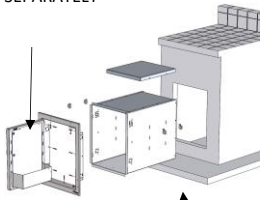

AXE-17/23/30/36/42E