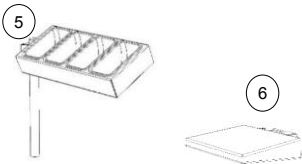

VERSA SINK SYSTEMS

VERSA-SINK SYSTEM				
MODEL	SIZE	DESCRIPTION		MSRP
AGBC-30		Main Versa Sink System		$1,860
SINK PACKAGE	30"	Preparation package for 30" sink ③		$830
BAR PACKAGE		Bartending package for 30" sink ④		$1,218

③ = Includes: 4" deep Perforated Colander, Wood Cutting Board, Speed Rail and Towel Holder
④ = Includes: 6" deep Ice Pan, Cutting Board, Speed Rail, 4 Bottle Wells, Blender Shelf, Bottle Opener with Bottle Cap Catch-Can and Towel Holder.

AGBC-30 W / BAR PKG.

VERSA SINK SYSTEM ACCESSORIES				
MODEL	#	DESCRIPTION		MSRP
BO	1	Bottle Opener w/ Cap Catch & Towel Rack		$212
BS	2	Blender Shelf		$236
BWELL	3	4 Bottle Wells w/ Holder Tray		$172
COLANDER	4	Stainless Steel Colander - 4" Deep		$159
CT	5	Condiment Tray		$204
DS	6	Display Shelf		$159
HS-30	7	Serving Shelf w/ Light (for AGBC-30)		$865
ICE PAN	8	Ice Pan - 6" deep -Stainless Steel		$159
MS	9	Middle Shelf (HS-30 or PR-30 required)		$159
PANTRY FAUCET	10	Commercial Dual Supply Pantry Faucet.		$786
PR-30	11	High Shelf w/ Pot Rack & Light (for AGBC-30)		$1,100
SPR-LG	12	Speed Rail - Large		$591
SPR-SM	13	Speed Rail - Small		$475
TH	14	Towel Holder		$159
SC-30	15	Versa Sink S/S Cover (for AGBC-30)		$408