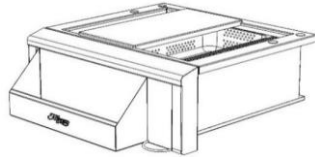

AGBC-30 W / SINK PKG.