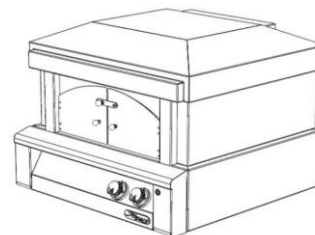

PIZZA OVENS				
MODEL	SIZE	DESCRIPTION		MSRP
AXE-PZA	30"	Pizza Oven for Countertop Mounting		$9,700
AXE-PZA-BI		Pizza Oven for Built-in Installations		$10,831
AXE-PZA-CART		Basic Pizza Oven Cart		$1,918
AXE-PZA-PPC		Deluxe Pizza Prep Cart		$6,919
AXE-PZA-PEEL	~	Pizza Peel		$104
AXE-PZA-GD-KIT	~	Glass Door Conversion Kit		$606

* All Pizza Ovens with a Serial # Starting with "18-" have Glass Doors & other enhancements

ALF-PZA (Countertop)