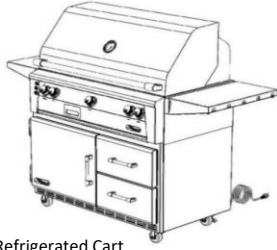

Cart

Deluxe Cart

ALXE ► GRILLS ON CART				
MODEL	SIZE	DESCRIPTION	GAS TYPE	MSRP
ALXE-30C	30"	30" Standard Grill and Cart, 542 sq.in. grill surface, 2 Burner		\$7,188
ALXE-30C-LP		30" Standard Grill and Cart, 542 sq.in. grill surface, 2 Burner, LP		\$7,188
ALXE-30SZC		30" SearZone™ Grill and Cart, 542 sq.in. grill surface, 1 Burner + 1 Sear Burner		\$7,580
ALXE-36C	36"	36" Standard Grill and Cart, 660 sq.in. grill surface, 3 Burner		\$10,345
ALXE-36SZC		36" SearZone™ Grill and Cart, 660 sq.in. grill surface, 2 Burner + 1 Sear Burner		\$10,737
ALXE-42C	42"	42" Standard Grill and Cart, 770 sq.in. grill surface, 3 Burner		\$11,285
ALXE-42CD		42" Standard Grill and Deluxe Cart, 770 sq.in. grill surface, 3 Burner		\$11,588
ALXE-42SZC		42" SearZone™ Grill and Cart, 770 sq.in. grill surface, 2 Burner + 1 Sear Burner		\$11,678
ALXE-42SZCD		42" SearZone™ Grill and Deluxe Cart, 770 sq.in. grill surface, 2 Burner + 1 Sear Burner		\$11,980
ALXE-56C	42" grill area + 14" side burner	56" Standard Grill w/Sideburner and Deluxe Cart, 770 sq.in. grill surface, 3 Burner + 20k BTU Sideburner		\$14,778
ALXE-56SZC		56" SearZone™ Grill w/Sideburner and Deluxe Cart, 770 sq.in. grill surface, 2 Burner + 1 Sear Burner + 20k BTU Sideburner		\$15,171
ALXE-56BFGC	56"	56" Standard All Grill and Deluxe Cart, 998 sq.in. grill surface, 3 Burner + 1 Sear Burner		\$15,870

42" Grill **PLUS** attached 20k BTU Sideburner

* All Grills with a Serial # starting with "18-" have hood bumper modifications

BARBEQUE GRILLS continues

Refrigerated Cart

42" Grill **PLUS** attached 20k BTU Sideburner