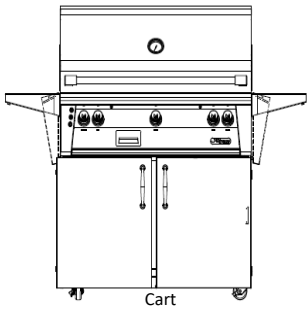

*SIZE indicated is considered nominal width of the unit.

BARBEQUE GRILLS

All products come NATURAL GAS. For LIQUID PROPANE, please indicate with a "-LP" (e.g. ALXE-30-LP)

ALXE ► BUILT-IN GRILLS				
MODEL	SIZE	DESCRIPTION	GAS TYPE	MSRP
ALXE-30	30"	30" Standard Grill Head, 542 sq.in. grill surface, 2 Burner	NATURAL	$6,200
ALXE-30SZ		30" SearZone™ Grill Head, 542 sq.in. grill surface, 1 Burner + 1 Sear Burner	NATURAL	$6,593
ALXE-36	36"	36" Standard Grill Head, 660 sq.in. grill surface, 3 Burner	NATURAL	$7,977
ALXE-36SZ		36" SearZone™ Grill Head, 660 sq.in. grill surface, 2 Burner + 1 Sear Burner	NATURAL	$8,369
ALXE-42	42"	42" Standard Grill Head, 770 sq.in. grill surface, 3 Burner	NATURAL	$8,649
ALXE-42SZ		42" SearZone™ Grill Head, 770 sq.in. grill surface, 2 Burner + 1 Sear Burner	NATURAL	$9,025
ALXE-42SZ-LP		42" SearZone™ Grill Head, 770 sq.in. grill surface, 2 Burner + 1 Sear Burner, LP	LP	$9,025
ALXE-56	42" grill area + 14" side burner	56" Standard GrillHead w/Sideburner, 770 sq.in. grill surface, 3 Burner + 20k BTU Sideburner	NATURAL	$10,650
ALXE-56SZ		56" SearZone™ Grill Head w/Sideburner, 770 sq.in. grill surface, 2 Burner + 1 Sear Burner + 20k BTU Sideburner	NATURAL	$11,043
ALXE-56BFG	56"	56" Standard All Grill Head, 998 sq.in. grill surface, 3 Burner + 1 Sear Burner	NATURAL	$12,242

42" Grill **PLUS** attached 20k BTU

* All Grills with a Serial # starting with "18-" have hood bumper modifications

All products come NATURAL GAS. For LIQUID PROPANE, please indicate with a "-LP" (e.g. ALXE-30C-LP)