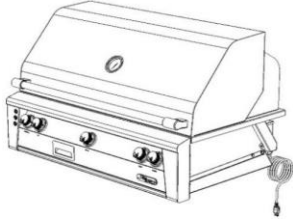

ALXE ► BUILT-IN GRILLS				
MODEL	SIZE	DESCRIPTION	GAS TYPE	MSRP
ALXE-30	30"	30" Standard Grill Head, 542 sq.in. grill surface, 2 Burner	NATURAL	\$6,200
ALXE-30SZ		30" SearZone™ Grill Head, 542 sq.in. grill surface, 1 Burner + 1 Sear Burner	NATURAL	\$6,593
ALXE-36	36"	36" Standard Grill Head, 660 sq.in. grill surface, 3 Burner	NATURAL	\$7,977
ALXE-36SZ		36" SearZone™ Grill Head, 660 sq.in. grill surface, 2 Burner + 1 Sear Burner	NATURAL	\$8,369
ALXE-42	42"	42" Standard Grill Head, 770 sq.in. grill surface, 3 Burner	NATURAL	\$8,649
ALXE-42SZ		42" SearZone™ Grill Head, 770 sq.in. grill surface, 2 Burner + 1 Sear Burner	NATURAL	\$9,025
ALXE-42SZ-LP		42" SearZone™ Grill Head, 770 sq.in. grill surface, 2 Burner + 1 Sear Burner, LP	LP	\$9,025
ALXE-56	42" grill area + 14" side burner	56" Standard GrillHead w/Sideburner, 770 sq.in. grill surface, 3 Burner + 20k BTU Sideburner	NATURAL	\$10,650
ALXE-56SZ		56" SearZone™ Grill Head w/Sideburner, 770 sq.in. grill surface, 2 Burner + 1 Sear Burner + 20k BTU Sideburner	NATURAL	\$11,043
ALXE-56BFG	56"	56" Standard All Grill Head, 998 sq.in. grill surface, 3 Burner + 1 Sear Burner	NATURAL	\$12,242