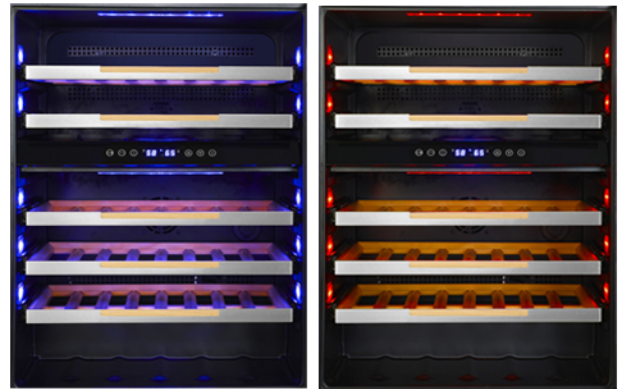

Elite WINE CHILLER

Avanti®

Model WCSE47R3S

SINGLE ZONE

The 24" Elite Series 47 Bottle Single Zone Wine Chiller from Avanti will be your best addition for entertaining. The unit features 100% Pull Out Wooden Shelves on a Roller Assembly and has a built-in fan with active charcoal filter to maintain ideal wine environment and features a seamless stainless steel door with stainless steel handle..

Perimeter Lighting

Perimeter lighting is progressive with color choices of blue, amber or white

100% Pull-Out Wooden Shelves on Roller Assembly

Stainless Steel Door

Reversible Seamless stainless steel door frame with stainless steel handle and kick-plate

Door Ajar Alarm

Door ajar alarm alerts you when the door is left open for too long.

Soft Touch Control

Soft touch control and blue LED electronic display (C°/F°)

LED Light Interior

Door activated and push button interior LED light control

Specifications may change without notice due to continuous product development.

Elite WINE CHILLER

SINGLE ZONE

MODEL: WCSE47R3S

- Single Zone Wine Chiller
- Stores Up to 47 Wine Bottles
- Designed for Built-In or Freestanding Use
- Seamless Stainless Steel Reversible Door Frame with Stainless Steel Handle and Kick-plate
- Tempered Double-Pane Glass Door
- Soft Touch Control and Blue LED Electronic Display (C°/F°)
- Door Activated and Push Button Interior LED Light Control
- Perimeter Lighting is Progressive with Color Choices of Blue, Amber or White
- Built-In Fan with Active Charcoal Filter to Maintain Ideal Wine Environment
- 100% Pull-Out Wooden Shelves on Roller Assembly with Stainless Steel Front Accents
- Door Ajar Alarm and High Temperature Alarm
- ADA Compliant