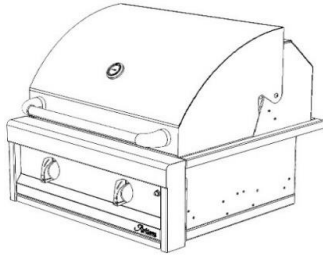

<https://alfrescogrills.com/artisan/>

BARBEQUE GRILLS

AAEP-26

ARTP-36

ARTP-36C

ARTISAN ► BUILT-IN GRILLS			
MODEL	DESCRIPTION		MSRP
AAEP-26	26" 2 Burner - No Rotisserie / No Light, NG		\$ 2,575
AAEP-26-LP	26" 2 Burner - No Rotisserie / No Light, LP		\$ 2,575
AAEP-32	32" 3 Burner - No Rotisserie / No Light, NG		\$ 3,097
AAEP-32-LP	32" 3 Burner - No Rotisserie / No Light, LP		\$ 3,097
AAEP-36	36" 3 Burner - No Rotisserie / No Light, NG		\$ 3,619
AAEP-36-LP	36" 3 Burner - No Rotisserie / No Light, LP		\$ 3,619
ARTP-32	32" 3 Burner with Rotisserie & Light, NG		\$ 3,791
ARTP-32-LP	32" 3 Burner with Rotisserie & Light, LP		\$ 3,791
ARTP-36	36" 3 Burner with Rotisserie & Light, NG		\$ 4,570
ARTP-36-LP	36" 3 Burner with Rotisserie & Light, LP		\$ 4,570
NEW	ARTP-42	42" 3 Burner with Rotisserie & Light, NG	\$ 5,062
NEW	ARTP-42-LP	42" 3 Burner with Rotisserie & Light, LP	\$ 5,062