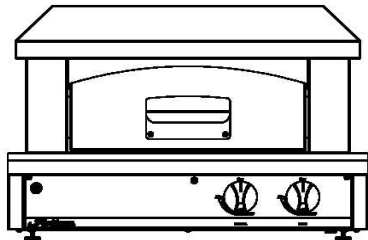

PIZZA OVEN

ARTP-PZA