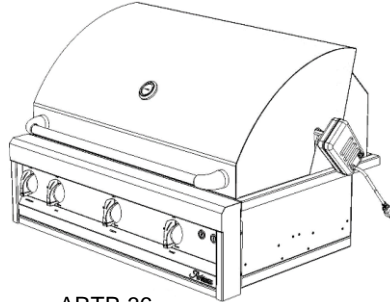

<https://alfrescogrills.com/artisan/>

BARBEQUE GRILLS

AAEP-26

ARTP-36

ARTP-36C

ARTISAN ► BUILT-IN GRILLS			
MODEL	DESCRIPTION		MSRP
AAEP-26	26" 2 Burner - No Rotisserie / No Light, NG		\$ 2,575
AAEP-26-LP	26" 2 Burner - No Rotisserie / No Light, LP		\$ 2,575
AAEP-32	32" 3 Burner - No Rotisserie / No Light, NG		\$ 3,097
AAEP-32-LP	32" 3 Burner - No Rotisserie / No Light, LP		\$ 3,097
AAEP-36	36" 3 Burner - No Rotisserie / No Light, NG		\$ 3,619
AAEP-36-LP	36" 3 Burner - No Rotisserie / No Light, LP		\$ 3,619
ARTP-32	32" 3 Burner with Rotisserie & Light, NG		\$ 3,791
ARTP-32-LP	32" 3 Burner with Rotisserie & Light, LP		\$ 3,791
ARTP-36	36" 3 Burner with Rotisserie & Light, NG		\$ 4,570
ARTP-36-LP	36" 3 Burner with Rotisserie & Light, LP		\$ 4,570
NEW	ARTP-42	42" 3 Burner with Rotisserie & Light, NG	\$ 5,062
NEW	ARTP-42-LP	42" 3 Burner with Rotisserie & Light, LP	\$ 5,062