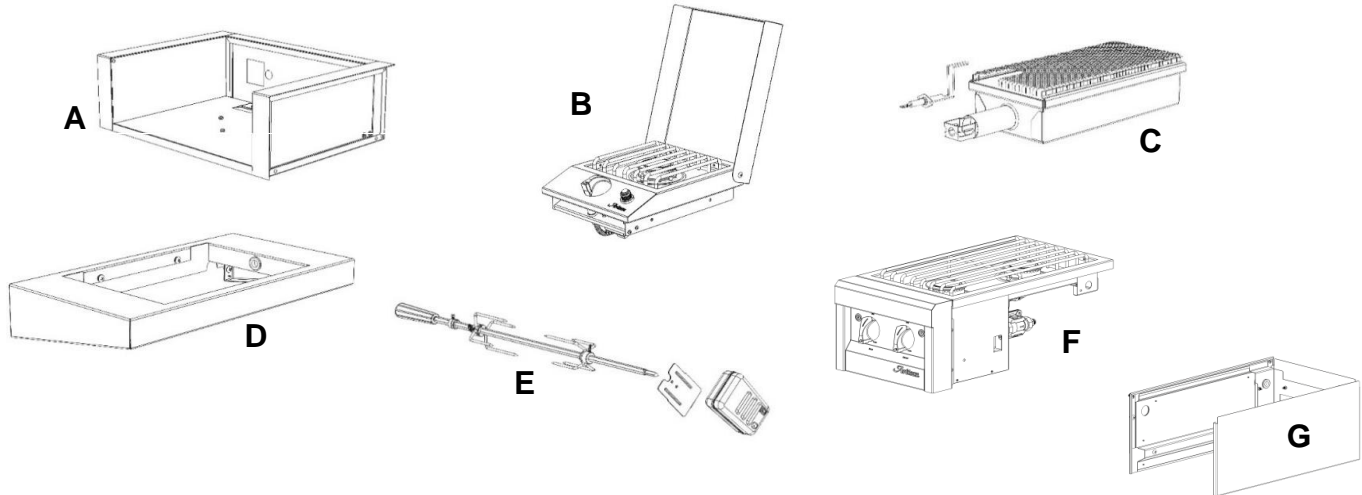

GRILL ACCESSORIES

ARTISAN ► GRILL ACCESSORIES				
MODEL	ITEM	DESCRIPTION		MSRP
ARTIJ-26	A	Insulating Jacket for AAEP-26 Grill		$ 745
ARTIJ-32	A	Insulating Jacket for ALL 32" Grills		$ 779
ARTIJ-36	A	Insulating Jacket for ARTP-36 Grill		$ 807
NEW ARTIJ-42	A	Insulating Jacket for ARTP-42 Grill		$ 838
ART-SB1	B	Single Side Burner for countertops or shelf mount for cart use with ARTC-SBM, NG		$ 689
ART-SB1-LP	B	Single Side Burner for countertops or shelf mount for cart use with ARTC-SBM, LP		$ 689
ART-ISB	C	Infrared Sear Burner for all Artisan Grills		$ 518
NEW ASZG	C	Grate for Infrared Sear Burner for all Artisan Grills		$ 518
ARTP-SB2	F	Built-in Double Side Burner, (2) 15,000 BTU Burners, 110 AC ignition, Blue LED front panel accent light, Removable Stainless steel cove, NG		$ 1,315
ARTP-SB2-LP	F	Built-in Double Side Burner, (2) 15,000 BTU Burners, 110 AC ignition, Blue LED front panel accent light, Removable Stainless steel cove, LP		$ 1,315
ARTPC-SB2M	G	ARTP-SB2 shelf mount for Cart use		$ 278
ARTC-SBM	D	ART-SB1 shelf mount for Cart use		$ 209
ART-ROT26	E	Artisan Rotisserie Kit for AAEP-26 Grill		$ 306
ART-ROT32	E	Artisan Rotisserie Kit for AAEP-32 Grill		$ 341
NEW ART-ROT36	E	Artisan Rotisserie Kit for AAEP-36 Grill		$ 373
NEW ART-ROT42	E	Artisan Rotisserie Kit for AAEP-42 Grill		$ 405

ARTISAN ► GRILL COVERS				
MODEL		DESCRIPTION		MSRP
ART-26CV		26" Cover for Built-In Grills		$ 125
ART-32CV		32" Cover for Built-In Grills		$ 125
ART-36CV		36" Cover for Built-In Grills		$ 125
NEW ART-42CV		42" Cover for Built-In Grills		$ 125
ART-26CVC		26" Cover for Cart Models		$ 125
ART-32CVC		32" Cover for Cart Models		$ 125
ART-36CVC		36" Cover for Cart Models		$ 125
NEW ART-42CVC		42" Cover for Cart Models		$ 125