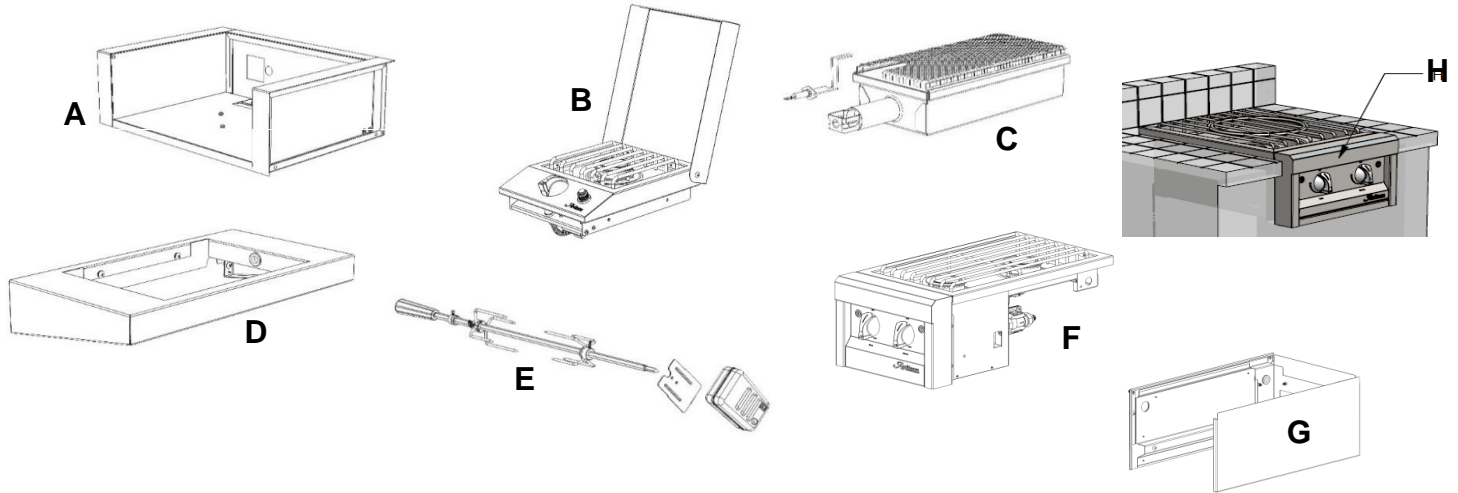

GRILL ACCESSORIES

ARTISAN ► GRILL ACCESSORIES				
MODEL	ITEM	DESCRIPTION		MSRP
ARTIJ-26	A	Insulating Jacket for AAEP-26 Grill		$ 923
ARTIJ-32	A	Insulating Jacket for ALL 32" Grills		$ 967
ARTIJ-36	A	Insulating Jacket for ARTP-36 Grill		$ 989
ARTIJ-42	A	Insulating Jacket for ARTP-42 Grill		$ 1,033
ART-SB1	B	Single Side Burner for countertops or shelf mount for cart use with ARTC-SBM, NG		$ 857
ART-SB1-LP	B	Single Side Burner for countertops or shelf mount for cart use with ARTC-SBM, LP		$ 857
ART-ISB	C	Infrared Sear Burner for all Artisan Grills		$ 648
ASZG	C	Grate for Infrared Sear Burner for all Artisan Grills		$ 648
ARTP-SB2	F	Built-in Double Side Burner, (2) 15,000 BTU Burners, 110 AC ignition, Blue LED front panel accent light, Removable Stainless steel cove, NG		$ 1,627
ARTP-SB2-LP	F	Built-in Double Side Burner, (2) 15,000 BTU Burners, 110 AC ignition, Blue LED front panel accent light, Removable Stainless steel cove, LP		$ 1,627
ARTPC-SB2M	G	ARTP-SB2 shelf mount for Cart use		$ 351
ARTC-SBM	D	ART-SB1 shelf mount for Cart use		$ 263
ART-ROT26	E	Artisan Rotisserie Kit for AAEP-26 Grill		$ 384
ART-ROT32	E	Artisan Rotisserie Kit for AAEP-32 Grill		$ 428
ART-ROT36	E	Artisan Rotisserie Kit for AAEP-36 Grill		$ 461
ART-ROT42	E	Artisan Rotisserie Kit for AAEP-42 Grill		$ 505
ARTP-18PB (*-LP)	H	Artisan 18" Wide, 60,000 BTU Power Burner		$ 3,189

ARTISAN ► GRILL COVERS			
MODEL		DESCRIPTION	MSRP
ART-26CV		26" Cover for Built-In Grills	$ 154
ART-32CV		32" Cover for Built-In Grills	$ 154
ART-36CV		36" Cover for Built-In Grills	$ 154
ART-42CV		42" Cover for Built-In Grills	$ 154
ART-26CVC		26" Cover for Cart Models	$ 154
ART-32CVC		32" Cover for Cart Models	$ 154
ART-36CVC		36" Cover for Cart Models	$ 154
ART-42CVC		42" Cover for Cart Models	$ 154