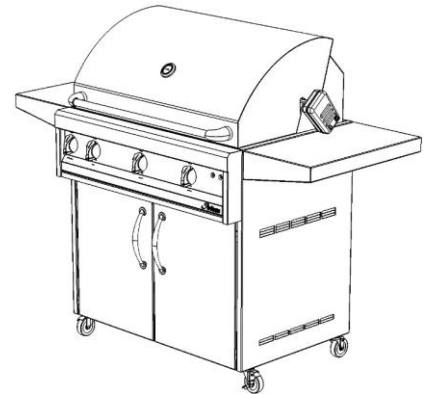

<https://alfrescogrills.com/artisan/>

BARBEQUE GRILLS

AAEP-26

ARTP-36

ARTP-36C

ARTISAN ► BUILT-IN GRILLS			
MODEL	DESCRIPTION		MSRP
AAEP-26	26" 2 Burner - No Rotisserie / No Light, NG		\$ 3,189
AAEP-26-LP	26" 2 Burner - No Rotisserie / No Light, LP		\$ 3,189
AAEP-32	32" 3 Burner - No Rotisserie / No Light, NG		\$ 3,849
AAEP-32-LP	32" 3 Burner - No Rotisserie / No Light, LP		\$ 3,849
AAEP-36	36" 3 Burner - No Rotisserie / No Light, NG		\$ 4,399
AAEP-36-LP	36" 3 Burner - No Rotisserie / No Light, LP		\$ 4,399
ARTP-32	32" 3 Burner with Rotisserie & Light, NG		\$ 4,729
ARTP-32-LP	32" 3 Burner with Rotisserie & Light, LP		\$ 4,729
ARTP-36	36" 3 Burner with Rotisserie & Light, NG		\$ 5,719
ARTP-36-LP	36" 3 Burner with Rotisserie & Light, LP		\$ 5,719
ARTP-42	42" 3 Burner with Rotisserie & Light, NG		\$ 6,379
ARTP-42-LP	42" 3 Burner with Rotisserie & Light, LP		\$ 6,379

ARTISAN ► CART MODEL GRILLS			
MODEL	DESCRIPTION		MSRP
AAEP-26C	26" 2 Burner - No Rotisserie / No Light + Cart, NG		\$ 4,619
AAEP-26C-LP	26" 2 Burner - No Rotisserie / No Light + Cart, LP		\$ 4,619
AAEP-32C	32" 3 Burner - No Rotisserie / No Light + Cart, NG		\$ 5,499
AAEP-32C-LP	32" 3 Burner - No Rotisserie / No Light + Cart, LP		\$ 5,499
AAEP-36C	36" 3 Burner - No Rotisserie / No Light + Cart, NG		\$ 6,159
AAEP-36C-LP	36" 3 Burner - No Rotisserie / No Light + Cart, LP		\$ 6,159
ARTP-32C	32" 3 Burner with Rotisserie & Light + Cart, NG		\$ 6,049
ARTP-32C-LP	32" 3 Burner with Rotisserie & Light + Cart, LP		\$ 6,049
ARTP-36C	36" 3 Burner with Rotisserie & Light + Cart, NG		\$ 7,479
ARTP-36C-LP	36" 3 Burner with Rotisserie & Light + Cart, LP		\$ 7,479
ARTP-42C	42" 3 Burner with Rotisserie & Light + Cart, NG		\$ 7,919
ARTP-42C-LP	42" 3 Burner with Rotisserie & Light + Cart, LP		\$ 7,919