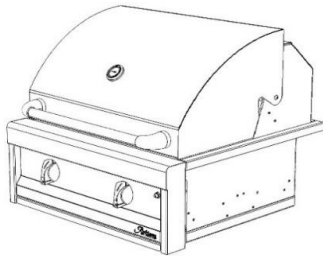

<https://alfrescogrills.com/artisan/>

BARBEQUE GRILLS

AAEP-26

ARTP-36

ARTP-36C

ARTISAN ► BUILT-IN GRILLS			
MODEL	DESCRIPTION		MSRP
AAEP-26	26" 2 Burner - No Rotisserie / No Light, NG		\$ 3,189
AAEP-26-LP	26" 2 Burner - No Rotisserie / No Light, LP		\$ 3,189
AAEP-32	32" 3 Burner - No Rotisserie / No Light, NG		\$ 3,849
AAEP-32-LP	32" 3 Burner - No Rotisserie / No Light, LP		\$ 3,849
AAEP-36	36" 3 Burner - No Rotisserie / No Light, NG		\$ 4,399
AAEP-36-LP	36" 3 Burner - No Rotisserie / No Light, LP		\$ 4,399
ARTP-32	32" 3 Burner with Rotisserie & Light, NG		\$ 4,729
ARTP-32-LP	32" 3 Burner with Rotisserie & Light, LP		\$ 4,729
ARTP-36	36" 3 Burner with Rotisserie & Light, NG		\$ 5,719
ARTP-36-LP	36" 3 Burner with Rotisserie & Light, LP		\$ 5,719
ARTP-42	42" 3 Burner with Rotisserie & Light, NG		\$ 6,379
ARTP-42-LP	42" 3 Burner with Rotisserie & Light, LP		\$ 6,379