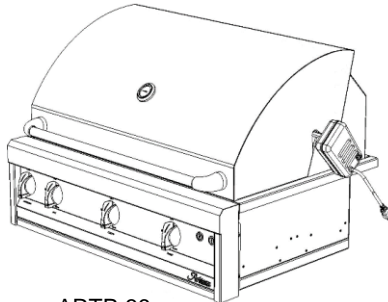

<https://alfrescogrills.com/artisan/>

BARBEQUE GRILLS

AAEP-26

ARTP-36

ARTP-36C

ARTISAN ► BUILT-IN GRILLS			
MODEL	DESCRIPTION		MSRP
AAEP-26	26" 2 Burner - No Rotisserie / No Light, NG		\$ 3,189
AAEP-26-LP	26" 2 Burner - No Rotisserie / No Light, LP		\$ 3,189
AAEP-32	32" 3 Burner - No Rotisserie / No Light, NG		\$ 3,849
AAEP-32-LP	32" 3 Burner - No Rotisserie / No Light, LP		\$ 3,849
AAEP-36	36" 3 Burner - No Rotisserie / No Light, NG		\$ 4,399
AAEP-36-LP	36" 3 Burner - No Rotisserie / No Light, LP		\$ 4,399
ARTP-32	32" 3 Burner with Rotisserie & Light, NG		\$ 4,729
ARTP-32-LP	32" 3 Burner with Rotisserie & Light, LP		\$ 4,729
ARTP-36	36" 3 Burner with Rotisserie & Light, NG		\$ 5,719
ARTP-36-LP	36" 3 Burner with Rotisserie & Light, LP		\$ 5,719
ARTP-42	42" 3 Burner with Rotisserie & Light, NG		\$ 6,379
ARTP-42-LP	42" 3 Burner with Rotisserie & Light, LP		\$ 6,379