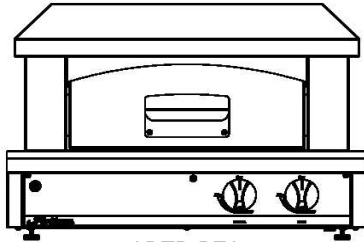

PIZZA OVEN

ARTP-PZA