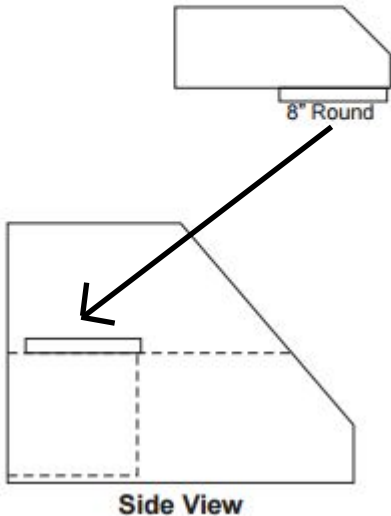

**Diagram C - Within the
Height of the Hood
(Drawing Not To Scale)**

VP561 - 8" Round
to 6" x 8 1/2" Rectangular

**B200 Blower Outlet With VP561
Installed (Back View)**