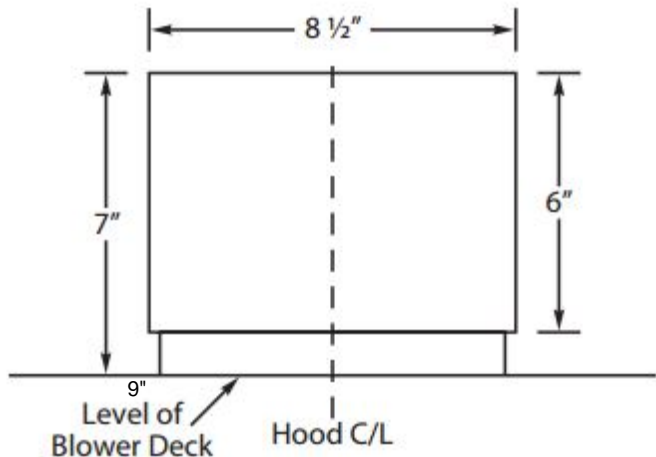

**Diagram C - Within the
Height of the Hood
(Drawing Not To Scale)**

VP561 - 8" Round
to 6" x 8 1/2" Rectangular

**B200 Blower Outlet With VP561
Installed (Back View)**